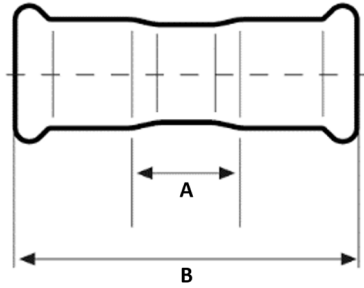

Europress Coupler

Stainless Grade 316

Features

- Features

Dimensions

Unit: mm (unless stated otherwise)

Size	15	22	28	35	42	54	76
A	10	13	13	18	15	16	32
B	52	59	61	72	79	90	142
Code	UC15S	UC22S	UC28S	UC35S	UC42S	UC54S	UC76S

Size	88	108
A	37	38
B	163	192
Code	*UC89S	UC108S