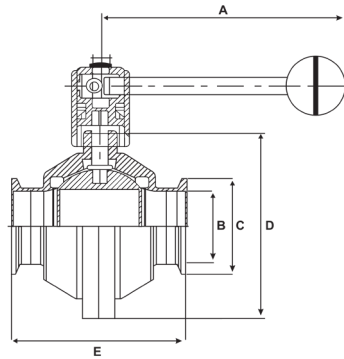

Tri Clover Sanitary Ball Valve

Features

- Tri Clover Ferrule connections
- Multi-position handle
- Maximum working temperature 120°C (with EPDM seal)

Unit: mm (unless stated otherwise)

Dimensions

Size	2" 50.8	3" 76.2	4" 101.6
A	143	186	215
B	47.5	72.2	97.4
C	64	91	119
D	125	170	212
E	110	135	170
Code	SSBVFER50	SSBVFER75	SSBVFER100