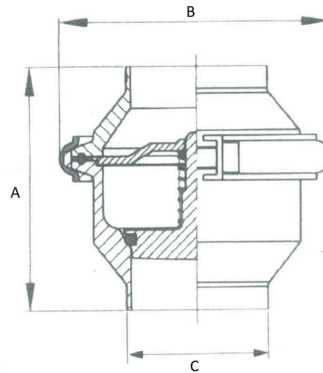

# Sanitary Non-Return Valve

## Features

- Butt welds to Outside Diameter tube sizes
- EPDM seal (Food Grade) maximum temperature 120°C
- Centre clamp for easy access
- Spring actioned flow control

## Dimensions

Unit: mm (unless stated otherwise)

Size	1" 25.4	1 1/2" 38.1	2" 50.8	2 1/2" 63.5	3" 76.2	4" 101.6
<b>A</b>	80	80	93	96	100	107
<b>B</b>	90	90	106	123	136	165
<b>C</b>	25.4	38.1	50.8	63.5	76.2	101.6
<b>Code</b>	SNRV25	SNRV40	SNRV50	SNRV65	SNRV75	SNRV100