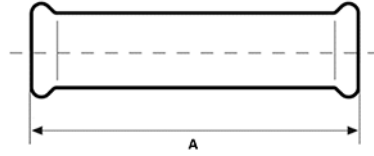

Europress Slip Coupler

Stainless Grade 316

Features

- Features

Dimensions

Unit: mm (unless stated otherwise)

Size	15	22	28	35	42	54	76
A	71	82	90	99	115	139	230
Code	USC15S	USC22S	USC28S	USC35S	USC42S	USC54S	*USC76S
Size	88	108					
A	258	305					
Code	*USC89S	*USC108S					