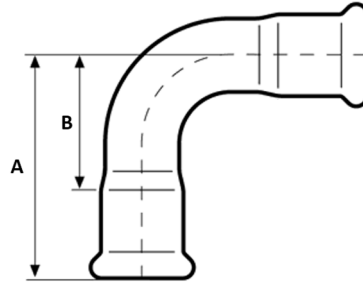

Europress Elbow 90

Stainless Grade 316

Features

- Radius: 1.5 x diameter

Dimensions

Unit: mm (unless stated otherwise)

Size	15	22	28	35	42	54	76
A	48	60	71	87	115	142	150
B	27	37	47	60	83	105	95
Code	UE15-90S	UE22-90S	UE28-90S	UE35-90S	UE42-90S	UE54-90S	UE76-90S

Size	88	108
A	174	215
B	111	138
Code	*UE89-90S	UE108-90S