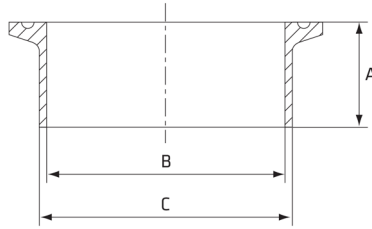

Tri Clover Medium Ferrule

Features

- Butt welds to Outside Diameter tube sides

Dimensions

Unit: mm (unless stated otherwise)

Size	1" 25.4	1 1/4" 31.8	1 1/2" 38.1	2" 50.8	2 1/2" 63.5	3" 76.2	4" 101.6
A	21.6	21.6	21.6	21.6	21.6	21.6	21.6
B	22.1	28.5	34.8	47.5	60.2	72.9	97.4
C	25.4	31.8	38.1	50.8	63.5	76.2	101.6
Code	TRIFER25M	TRIFER30M	TRIFER40M	TRIFER50M	TRIFER65M	TRIFER75M	TRIFER100M