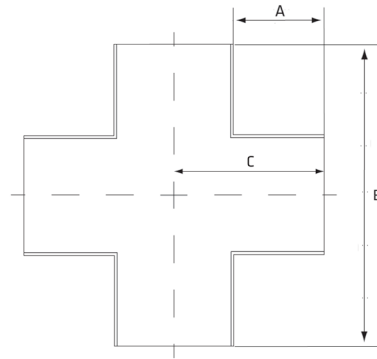

Equal Cross

Stainless Grade 316

Dimensions

Unit: mm (unless stated otherwise)

Size	1" 25.4	1 1/4" 31.8	1 1/2" 38.1	2" 50.8	2 1/2" 63.5	3" 76.2	4" 101.6
A	25.4	31.8	37.95	50.8	63.25	76.1	101.6
B	76.2	95.4	114	152.4	190	228.4	304.8
C	38.1	47.7	57	76.2	95	114.2	152.4
Thickness	1.6	1.6	1.6	1.6	1.6	1.6	2
Code	STEC625	STEC630	STEC640	STEC650	STEC665	STEC675	STEC6100