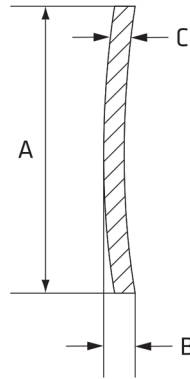

Round Dome Cap

Stainless Grade 304 and 316

Features

- Welds to Outside Diameter tube sizes
- High polish finish (BA)
- Great for use on handrails

Dimensions

Unit: mm (unless stated otherwise)

Size	1" 25.4	1 1/4" 31.8	1 1/2" 38.1	2" 50.8	2 1/2" 63.5	2 1/2" 63.5	3" 76.2
A	25.4	31.8	38.1	50.8	63.5	63.5	76.2
B	4.4	5	5.2	6.5	7.3	7.3	8.5
Thickness	1.8	1.8	1.8	1.8	1.8	1.8	1.8
Code	STDC625	STDC630	STDC640	STDC650	STDC465	STDC665	STDC675

Size	4" 101.6	6" 152.4
A	101.6	152.4
B	8	11.4
Thickness	1.8	2
Code	STDC6100	STDC6150