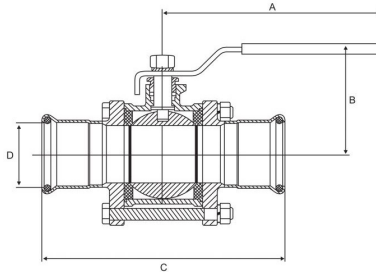

# Press-Fit 3pc Ball Valves

Stainless Grade 316

## Features

- Press-fit connections
- Full port
- PTFE seal maximum temperature 200°C (Maximum temperature dependent on press-fit seals)
- Lockable latch handle
- Red handle sleeve available for hot water indication

## Dimensions

Unit: mm (unless stated otherwise)

Size	15	22	28	35	42	54
<b>A</b>	104	126	144	144	189	189
<b>B</b>	51	65	77	81.5	94.5	102
<b>C</b>	103	118	135	150	164	200
<b>D</b>	15.9	23	28.9	36	43	55
<b>Code</b>	UBV15S	UBV22S	UBV28S	UBV35S	UBV42S	UBV54S