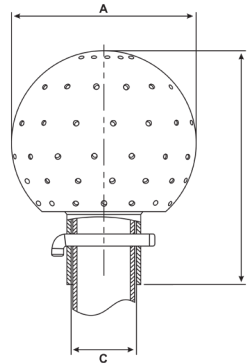

Spray Ball

Features

- Bolt-fixed slip-on connection to suit tube sizes
- Maximum pressure rating 40PSI / 3Bar
- Maximum temperature rating 95°C
- 360° coverage
- Ask us about other options available

Unit: mm (unless stated otherwise)

Dimensions

Size	1/2" 12.7	3/4" 19.05	1" 25.4	1 1/2" 38.1	2" 50.8
A	28	40	63	76	91
B	40	55	76	93	110
C	12.9	19.55	25.9	38.5	51
Code	SSBT12	SSBT20	SSBT25	SSBT40	SSBT50