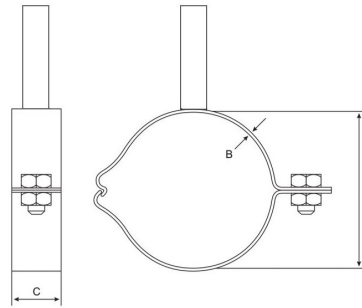

16mm Stubbed Pipe Saddle

Features

- 16mm Round Bar Stub
- Stands 50mm from Pipe(stub 47mm long)
- To suit Nominal Bore pipe
- Includes stainless fasteners (Metric)

Dimensions

Size	6" 150NB
A	168.30
B	5
C	40
Code	SSPS150

Unit: mm (unless stated otherwise)