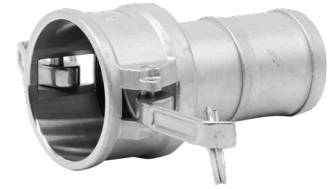

Camlock Type C

Features

- Female coupler to hosetail
- Stainless steel handles
- No R Clips included
- EPDM Seal Included

Dimensions

Unit: mm (unless stated otherwise)

Size	1/2" 12.7	3/4" 19.05	1" 25.4	1 1/4" 31.8	1 1/2" 38.1	2" 50.8	2 1/2" 63.5
A	14.2	21.5	27.4	34.1	39.6	52.4	66.6
B	72.2	81	95	102.5	116.5	134.5	142.4
C	31.5	33.2	40	45.5	46	52.5	55.5
D	45	61.3	68.2	79.7	87.4	97	109.5
Code	SCLC15	SCLC20	SCLC25	SCLC30	SCLC40	SCLC50	SCLC65

Size	3" 76.2	4" 101.6	6" 152.4
A	77.8	103.2	154
B	150	162.5	234.2
C	58	59	62.8
D	159.9	159.9	240
Code	SCLC80	SCLC100	SCLC150