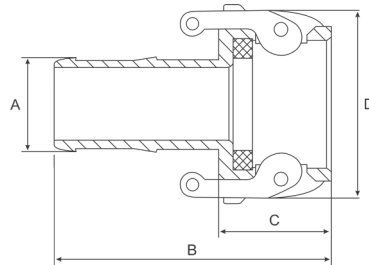

Camlock Type C

Features

- Female coupler to hosetail
- Stainless steel handles
- No R Clips included
- EPDM Seal Included

Dimensions

Unit: mm (unless stated otherwise)

Size	1/2" 12.7	3/4" 19.05	1" 25.4	1 1/4" 31.8	1 1/2" 38.1	2" 50.8	2 1/2" 63.5
A	14.2	21.5	27.4	34.1	39.6	52.4	66.6
B	72.2	81	95	102.5	116.5	134.5	142.4
C	31.5	33.2	40	45.5	46	52.5	55.5
D	45	61.3	68.2	79.7	87.4	97	109.5
Code	SCLC15	SCLC20	SCLC25	SCLC30	SCLC40	SCLC50	SCLC65

Size	3" 76.2	4" 101.6	6" 152.4
A	77.8	103.2	154
B	150	162.5	234.2
C	58	59	62.8
D	159.9	159.9	240
Code	SCLC80	SCLC100	SCLC150