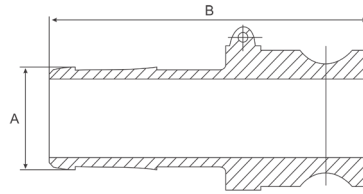

## Features

- Male coupler to hosetail

## Dimensions

Unit: mm (unless stated otherwise)

Size	1/2" 12.7	3/4" 19.05	1" 25.4	1 1/4" 31.8	1 1/2" 38.1	2" 50.8	2 1/2" 63.5
<b>A</b>	14.2	20.7	27.4	34.1	39.6	53.4	66.6
<b>B</b>	72.4	86.3	100.8	109	112.7	142	150.5
<b>Code</b>	SCLE15	SCLE20	SCLE25	SCLE30	SCLE40	SCLE50	SCLE65

Size	3" 76.2	4" 101.6	6" 152.4
<b>A</b>	77.8	103.2	154
<b>B</b>	157	170.5	250.8
<b>Code</b>	SCLE75	SCLE100	SCLE150