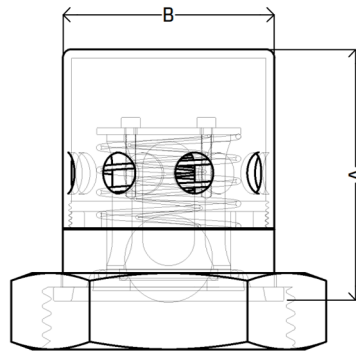

Pressure Relief Valve with RJT Female

Features

- PTFE Insert
- EPDM Seals
- Additional sizes available upon request

Unit: mm (unless stated otherwise)

Dimensions

Size	2" 50.8	3" 76.2
A	73.0	64.0
B	62.0	80.0
Code	SPRVWL50	SPRVWL75