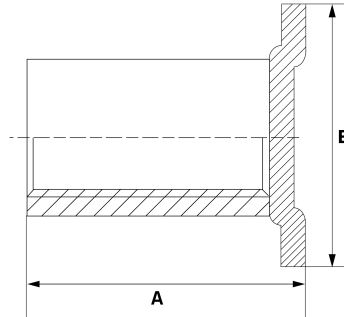

RJT Union Blank with 20NB BSP Socket

Features

- RJT Blank Cap with centered 20NB Female BSP Socket
- Commonly known as a 'Water Pusher'
- Threaded halfway through socket
- Female BSP threaded

Dimensions

Unit: mm (unless stated otherwise)

Size	1 1/2" 38.1	2" 50.8	2 1/2" 63.5	3" 76.2	4" 101.6
A	39	39	39	39	39
B	55	67	80	93	118
Code	RJTUBSS40-20	RJTUBSS50-20	RJTUBSS65-20	RJTUBSS75-20	RJTUBSS100-20