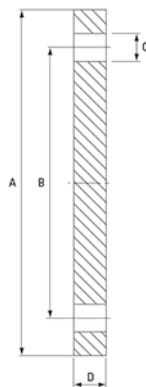

Blind Flange AS4087 PN16

Features

- Standard AS4087 PN16
- Also known as a blank or blanking flange

Dimensions

Unit: mm (unless stated otherwise)

Size	2" 50NB	2 1/2" 65NB	3" 80NB	4" 100NB	6" 150NB	8" 200NB	10" 250NB
A	150	165	185	215	280	335	405
B	114	127	146	178	235	292	356
C	4X18MM	4X18MM	4X18MM	4X18MM	8X18MM	8X18MM	8x22mm
D	11	11	11	13	13	19	19
Holes	12	4	4	4	8	8	8
Code	SBF50AS4087	SBF65AS4087	SBF80AS4087	SBF100AS4087	SBF150AS4087	SBF200AS4087	SBF250AS4087

Size	12" 300NB	14" 350NB	16" 400NB
A	455	525	580
B	406	470	521
C	12X22MM	12x26mm	12x26mm
D	23	30	30
Holes	12	12	12
Code	SBF300AS4087	SBF350AS4087	SBF400AS4087