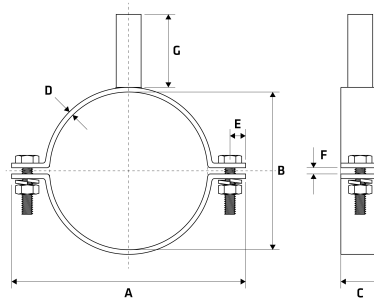

Stubbed Tube Saddle

Features

- 16mm Round Bar Stub (47mm long)
- To suit Imperial Tube
- Includes stainless fasteners (Metric)

Unit: mm (unless stated otherwise)

Dimensions

Size	6" 152.4	8" 203.2
A	217	271
B	152.4	207.2
C	40	40
D	5	5
E	15	15
F	6	6
G	47	47
Code	SSTS150	SSTS200