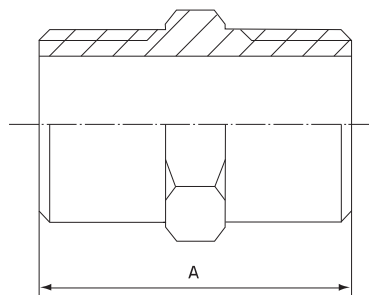

Cross

Stainless Grade 316

Features

- 150lbs Pressure Rating
- BSP threaded ends

Dimensions

Unit: mm (unless stated otherwise)

Size	3.18 1/8"	6.35 1/4"	9.53 3/8"	12.7 1/2"	19.05 3/4"	25.4 1"	31.8 1 1/4"	38.1 1 1/2"	50.8 2"	63.5 2 1/2"	76.2 3"	101.6 4"
A	17	19	23	25	27.5	33	40	43	52	68	80	93
Code	SC03	SC06	SC09	SC12	SC20	SC25	SC30	SC40	SC50	SC65	SC75	SC100

Hex Nipple

Stainless Grade 316

Features

- 150lbs Pressure Rating
- BSP threaded ends

Dimensions

Unit: mm (unless stated otherwise)

Size	3.18 1/8"	6.35 1/4"	9.53 3/8"	12.7 1/2"	19.05 3/4"	25.4 1"	31.8 1 1/4"	38.1 1 1/2"	50.8 2"	63.5 2 1/2"	76.2 3"	101.6 4"
A	25	29	29.5	35	39	44	49.5	49.5	58.5	64	76	86.5
Code	SHN03	SHN06	SHN09	SHN12	SHN20	SHN25	SHN30	SHN40	SHN50	SHN65	SHN75	SHN100