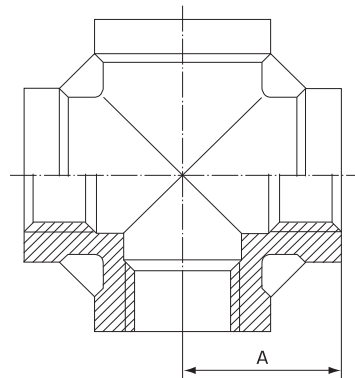

Cross

Stainless Grade 316

Features

- 150lbs Pressure Rating
- BSP threaded ends

Dimensions

Unit: mm (unless stated otherwise)

Size	3.18 1/8"	6.35 1/4"	9.53 3/8"	12.7 1/2"	19.05 3/4"	25.4 1"	31.8 1 1/4"	38.1 1 1/2"	50.8 2"	63.5 2 1/2"	76.2 3"	101.6 4"
A	17	19	23	25	27.5	33	40	43	52	68	80	93
Code	SC03	SC06	SC09	SC12	SC20	SC25	SC30	SC40	SC50	SC65	SC75	SC100

Hex Nipple

Stainless Grade 316

Features

- 150lbs Pressure Rating
- BSP threaded ends

Dimensions

Unit: mm (unless stated otherwise)

Size	3.18 1/8"	6.35 1/4"	9.53 3/8"	12.7 1/2"	19.05 3/4"	25.4 1"	31.8 1 1/4"	38.1 1 1/2"	50.8 2"	63.5 2 1/2"	76.2 3"	101.6 4"
A	25	29	29.5	35	39	44	49.5	49.5	58.5	64	76	86.5
Code	SHN03	SHN06	SHN09	SHN12	SHN20	SHN25	SHN30	SHN40	SHN50	SHN65	SHN75	SHN100