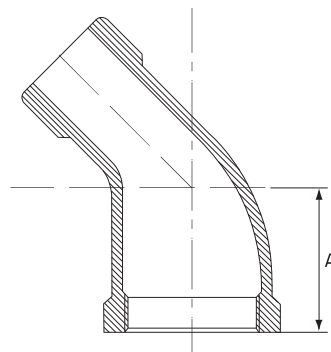

Male-Female Elbow 90°

Stainless Grade 316

Features

- 150lbs Pressure Rating
- BSP threaded ends

“Also known as a Street Elbow”

Dimensions

Unit: mm (unless stated otherwise)

Size	3.18 1/8"	6.35 1/4"	9.53 3/8"	12.7 1/2"	19.05 3/4"	25.4 1"	31.8 1 1/4"	38.1 1 1/2"	50.8 2"	63.5 2 1/2"	76.2 3"	101.6 4"
A	31.25	37.5	42.9	48.5	57.25	67.5	79	86.5	107	130	152	187
B	20.5	25.5	27.5	31.75	39.75	46.25	57.4	63.5	79.75	100	116.75	151.5
Code	SSE03	SSE06	SSE09	SSE12	SSE20	SSE25	SSE30	SSE40	SSE50	SSE65	SSE75	SSE100

Male-Female Elbow 45°

Stainless Grade 316

Features

- 150lbs Pressure Rating
- BSP threaded ends

“Also known as a Street Elbow”

Dimensions

Unit: mm (unless stated otherwise)

Size	3.18 1/8"	6.35 1/4"	9.53 3/8"	12.7 1/2"	19.05 3/4"	25.4 1"	31.8 1 1/4"	38.1 1 1/2"	50.8 2"	63.5 2 1/2"	76.2 3"	101.6 4"
A	13	16	18	20	23	27	30	33	42	49	78	97
Code	SSE4503	SSE4506	SSE4509	SSE4512	SSE4520	SSE4525	SSE4530	SSE4540	SSE4550	SSE4565	SSE4575	SSE45100