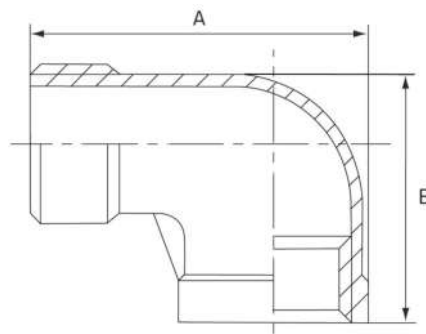

Male-Female Elbow 90°

Stainless Grade 316

Features

- 150lbs Pressure Rating
- BSP threaded ends

“Also known as a Street Elbow”

Dimensions

Unit: mm (unless stated otherwise)

Size	3.18 1/8"	6.35 1/4"	9.53 3/8"	12.7 1/2"	19.05 3/4"	25.4 1"	31.8 1 1/4"	38.1 1 1/2"	50.8 2"	63.5 2 1/2"	76.2 3"	101.6 4"
A	31.25	37.5	42.9	48.5	57.25	67.5	79	86.5	107	130	152	187
B	20.5	25.5	27.5	31.75	39.75	46.25	57.4	63.5	79.75	100	116.75	151.5
Code	SSE03	SSE06	SSE09	SSE12	SSE20	SSE25	SSE30	SSE40	SSE50	SSE65	SSE75	SSE100

Male-Female Elbow 45°

Stainless Grade 316

Features

- 150lbs Pressure Rating
- BSP threaded ends

“Also known as a Street Elbow”

Dimensions

Unit: mm (unless stated otherwise)

Size	3.18 1/8"	6.35 1/4"	9.53 3/8"	12.7 1/2"	19.05 3/4"	25.4 1"	31.8 1 1/4"	38.1 1 1/2"	50.8 2"	63.5 2 1/2"	76.2 3"	101.6 4"
A	13	16	18	20	23	27	30	33	42	49	78	97
Code	SSE4503	SSE4506	SSE4509	SSE4512	SSE4520	SSE4525	SSE4530	SSE4540	SSE4550	SSE4565	SSE4575	SSE45100