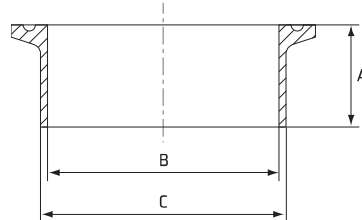

Tri Clover Ferrule - Short

Stainless Grade 316

Features

- Butt welds to Outside Diameter tube sizes

Dimensions

Unit: mm (unless stated otherwise)

Size	12.7 1/2"	19.05 3/4"	25.4 1"	31.8 1 1/4"	38.1 1 1/2"	50.8 2"	63.5 2 1/2"	76.2 3"	101.6 4"	152.4 6"
A	12.7	12.7	12.7	12.7	12.7	12.7	12.7	12.7	15.9	22.2
B	9.4	15.8	22.1	28.5	34.8	47.5	60.2	72.9	97.3	146.8
C	12.7	19.1	25.4	31.8	38.1	50.8	63.5	76.2	101.6	152.4
Code	TRIFER612S	TRIFER620S	TRIFER625S	TRIFER630S	TRIFER640S	TRIFER650S	TRIFER665S	TRIFER675S	TRIFER6100S	TRIFER6150S

Tri Clover Ferrule - Long

Stainless Grade 316

Features

- Butt welds to Outside Diameter tube sizes

Dimensions

Unit: mm (unless stated otherwise)

Size	12.7 1/2"	19.05 3/4"	25.4 1"	31.8 1 1/4"	38.1 1 1/2"	50.8 2"
A	28.6	28.6	28.6	28.6	28.6	28.6
B	9.4	15.8	22.1	28.5	34.8	47.5
C	12.7	19.1	25.4	31.8	38.1	50.8
Code	TRIFER612L	TRIFER620L	TRIFER625L	TRIFER630L	TRIFER640L	TRIFER650L

Size	63.5 2 1/2"	76.2 3"	101.6 4"	127 5"	152.4 6"	203.2 8"
A	28.6	28.6	28.6	28.6	38.1	38.1
B	60.2	72.9	97.4	121.9	146.8	197.6
C	63.5	76.2	101.6	127	154.4	203.2
Code	TRIFER665L	TRIFER675L	TRIFER6100L	TRIFER6125L	TRIFER6150L	TRIFER6200L