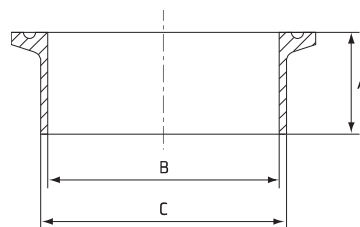

Tri Clover Ferrule - Short

Stainless Grade 316

Features

- Butt welds to Outside Diameter tube sizes

Dimensions

Unit: mm (unless stated otherwise)

Size	12.7 1/2"	19.05 3/4"	25.4 1"	31.8 1 1/4"	38.1 1 1/2"	50.8 2"	63.5 2 1/2"	76.2 3"	101.6 4"	152.4 6"
A	12.7	12.7	12.7	12.7	12.7	12.7	12.7	12.7	15.9	22.2
B	9.4	15.8	22.1	28.5	34.8	47.5	60.2	72.9	97.3	146.8
C	12.7	19.1	25.4	31.8	38.1	50.8	63.5	76.2	101.6	152.4
Code	TRIFER612S	TRIFER620S	TRIFER625S	TRIFER630S	TRIFER640S	TRIFER650S	TRIFER665S	TRIFER675S	TRIFER6100S	TRIFER6150S

Tri Clover Ferrule - Long

Stainless Grade 316

Features

- Butt welds to Outside Diameter tube sizes

Dimensions

Unit: mm (unless stated otherwise)

Size	12.7 1/2"	19.05 3/4"	25.4 1"	31.8 1 1/4"	38.1 1 1/2"	50.8 2"
A	28.6	28.6	28.6	28.6	28.6	28.6
B	9.4	15.8	22.1	28.5	34.8	47.5
C	12.7	19.1	25.4	31.8	38.1	50.8
Code	TRIFER612L	TRIFER620L	TRIFER625L	TRIFER630L	TRIFER640L	TRIFER650L

Size	63.5 2 1/2"	76.2 3"	101.6 4"	127 5"	152.4 6"	203.2 8"
A	28.6	28.6	28.6	28.6	38.1	38.1
B	60.2	72.9	97.4	121.9	146.8	197.6
C	63.5	76.2	101.6	127	154.4	203.2
Code	TRIFER665L	TRIFER675L	TRIFER6100L	TRIFER6125L	TRIFER6150L	TRIFER6200L