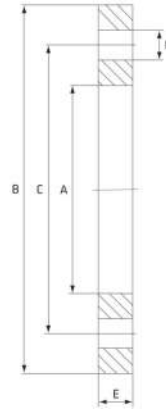

ANSI 150 Flange

Stainless Grade 316

"Flanges are stocked in Light Weight dimensions"

Unit: mm (unless stated otherwise)

Dimensions (Tube)

Size	12.7 1/2"	19.05 3/4"	25.4 1"	31.8 1 1/4"	38.1 1 1/2"	50.8 2"	63.5 2 1/2"
A	13.3	20	27	33.4	39.7	52.4	65.1
B	90	100	110	120	130	150	180
C	60.5	70	79.5	89	98.5	121	140
D	16	16	16	16	16	20	20
E	11.5	13	14.5	16	17.5	19.5	22.5
E (Light Weight)	9	9	9	9	9	9	10
Holes	4	4	4	4	4	4	4
Code (Flange)	STF12A150	STF20A150	STF25A150	STF30A150	STF40A150	STF50A150	STF65A150
Code (Gasket)	RFG12A150	RFG20A150	G25A150	RFG30A150	RFG40A150	RFG50A150	RFG65A150

Size	76.2 3"	101.6 4"	127 5"	152.4 6"	203.2 ID 8"	254 ID 10"	304.8 ID 12"
A	77.8	103.2	128.6	154	208.8	259.6	312.4
B	190	230	255	280	345	405	485
C	153	191	216	242	299	362	432
D	20	20	22	22	22	26	26
E	24	24	24	25.5	29	30.5	32
E (Light Weight)	10	10	12	13	13	13	13
Holes	4	8	8	8	8	12	12
Code (Flange)	STF75A150	STF100A150	STF125A150	STF150A150	STF200A150	STF250A150	STF300A150
Code (Gasket)	RFG75A150	RFG100A150	RFG125A150	RFG150A150	RFG200A150	RFG250A150	RFG300A150

Dimensions (Pipe)

Unit: mm (unless stated otherwise)

Size	15 1/2"	20 3/4"	25 1"	32 1 1/4"	40 1 1/2"	50 2"	65 2 1/2"
A	23	28.36	35	43.8	49.9	61.9	74.6
B	90	100	110	120	130	150	180
C	60.5	70	79.5	89	98.5	121	140
D	16	16	16	16	16	20	20
E	11.5	13	14.5	16	17.5	19.5	22.5
E (Light Weight)	9	9	9	9	9	9	10
Holes	4	4	4	4	4	4	4
Code (Flange)	SPF15A150	SPF20A150	SPF25A150	SPF32A150	SPF40A150	SPF50A150	SPF65A150
Code (Gasket)	RFG15A150	RFG20A150	RFG25A150	RFG32A150	RFG40A150	RFG50A150	RFG65A150

Size	80 3"	100 4"	125 5"	150 6"	200 8"	250 10"	300 12"
A	90.5	115.9	142.9	170.5	220.7	275	326
B	190	230	255	280	345	405	485
C	153	191	216	242	299	362	432
D	20	20	22	22	22	26	26
E	24	24	24	25.5	29	30.5	32
E (Light Weight)	10	10	12	13	13	13	13
Holes	4	8	8	8	8	12	12
Code (Flange)	SPF80A150	SPF100A150	SPF125A150	SPF150A150	SPF200A150	SPF250A150	SPF300A150
Code (Gasket)	RFG80A150	RFG100A150	RFG125A150	RFG150A150	RFG200A150	RFG250A150	RFG300A150

Stocked Items   Non-Stocked Items