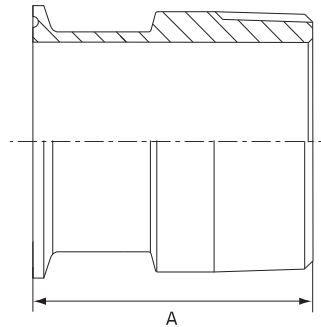

BSP Nipple to Tri Clover Adapter

Stainless Grade 316

Features

- 150lbs Pressure Rating
- Flat spot for ease of tightening

*"No need for welding!
Save time and effort
with one-piece adapters"*

Dimensions

Unit: mm (unless stated otherwise)

Size	12.7 1/2"	19.05 3/4"	25.4 1"	31.8 1 1/4"	38.1 1 1/2"	50.8 2"	63.5 2 1/2"	76.2 3"	101.6 4"
A	54	54	57.2	57.2	57.2	58.7	71.4	76.2	81
Code	SWNAFER12	SWNAFER20	SWNAFER25	SWNAFER30	SWNAFER40	SWNAFER50	SWNAFER65	SWNAFER75	SWNAFER100

BSP Socket to Tri Clover Adapter

Stainless Grade 316

Features

- 150lbs Pressure Rating
- Flat spot for ease of tightening

*"No need for welding!
Save time and effort
with one-piece adapters"*

Dimensions

Unit: mm (unless stated otherwise)

Size	12.7 1/2"	19.05 3/4"	25.4 1"	31.8 1 1/4"	38.1 1 1/2"	50.8 2"	63.5 2 1/2"	76.2 3"	101.6 4"
A	41.3	41.3	41.3	49.2	49.2	49.2	49.2	49.2	49.2
B	25.1	25.1	50.4	50.4	50.4	63.9	77.4	90.9	118.9
Code	SWSAFER12	SWSAFER20	SWSAFER25	SWSAFER30	SWSAFER40	SWSAFER50	SWSAFER65	SWSAFER75	SWSAFER100