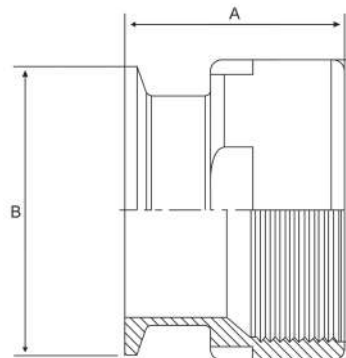

BSP Nipple to Tri Clover Adapter

Stainless Grade 316

Features

- 150lbs Pressure Rating
- Flat spot for ease of tightening

*"No need for welding!
Save time and effort
with one-piece adapters"*

Dimensions

Unit: mm (unless stated otherwise)

Size	12.7 1/2"	19.05 3/4"	25.4 1"	31.8 1 1/4"	38.1 1 1/2"	50.8 2"	63.5 2 1/2"	76.2 3"	101.6 4"
A	54	54	57.2	57.2	57.2	58.7	71.4	76.2	81
Code	SWNAFER12	SWNAFER20	SWNAFER25	SWNAFER30	SWNAFER40	SWNAFER50	SWNAFER65	SWNAFER75	SWNAFER100

BSP Socket to Tri Clover Adapter

Stainless Grade 316

Features

- 150lbs Pressure Rating
- Flat spot for ease of tightening

*"No need for welding!
Save time and effort
with one-piece adapters"*

Dimensions

Unit: mm (unless stated otherwise)

Size	12.7 1/2"	19.05 3/4"	25.4 1"	31.8 1 1/4"	38.1 1 1/2"	50.8 2"	63.5 2 1/2"	76.2 3"	101.6 4"
A	41.3	41.3	41.3	49.2	49.2	49.2	49.2	49.2	49.2
B	25.1	25.1	50.4	50.4	50.4	63.9	77.4	90.9	118.9
Code	SWSAFER12	SWSAFER20	SWSAFER25	SWSAFER30	SWSAFER40	SWSAFER50	SWSAFER65	SWSAFER75	SWSAFER100