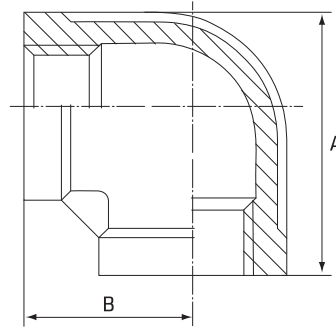

# Female Elbow 90°

Stainless Grade 316

### Features

- 150lbs Pressure Rating
- BSP threaded ends

### Dimensions

Unit: mm (unless stated otherwise)

Size	3.18 1/8"	6.35 1/4"	9.53 3/8"	12.7 1/2"	19.05 3/4"	25.4 1"	31.8 1 1/4"	38.1 1 1/2"	50.8 2"	63.5 2 1/2"	76.2 3"	101.6 4"
A	24.3	27.5	32.5	37.3	43.5	52.5	64	70	92.5	110	125.5	157.5
B	17	19	22	24	27.5	33	40	43	52	65	78	93
Code	SE03	SE06	SE09	SE12	SE20	SE25	SE30	SE40	SE50	SE65	SE75	SE100

### Dimensions

Unit: mm (unless stated otherwise)

Size	3.18 1/8"	6.35 1/4"	9.53 3/8"	12.7 1/2"	19.05 3/4"	25.4 1"	31.8 1 1/4"	38.1 1 1/2"	50.8 2"	63.5 2 1/2"	76.2 3"	101.6 4"
A	17	18	20	22	25	28	32	35	42	48	52	62
Code	SE4503	SE4506	SE4509	SE4512	SE4520	SE4525	SE4530	SE4540	SE4550	SE4565	SE4575	SE45100