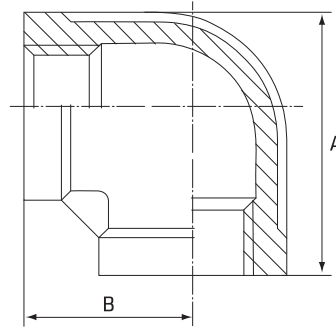

Female Elbow 90°

Stainless Grade 316

Features

- 150lbs Pressure Rating
- BSP threaded ends

Dimensions

Unit: mm (unless stated otherwise)

Size	3.18 1/8"	6.35 1/4"	9.53 3/8"	12.7 1/2"	19.05 3/4"	25.4 1"	31.8 1 1/4"	38.1 1 1/2"	50.8 2"	63.5 2 1/2"	76.2 3"	101.6 4"
A	24.3	27.5	32.5	37.3	43.5	52.5	64	70	92.5	110	125.5	157.5
B	17	19	22	24	27.5	33	40	43	52	65	78	93
Code	SE03	SE06	SE09	SE12	SE20	SE25	SE30	SE40	SE50	SE65	SE75	SE100

Female Elbow 45°

Stainless Grade 316

Features

- 150lbs Pressure Rating
- BSP threaded ends

Dimensions

Unit: mm (unless stated otherwise)

Size	3.18 1/8"	6.35 1/4"	9.53 3/8"	12.7 1/2"	19.05 3/4"	25.4 1"	31.8 1 1/4"	38.1 1 1/2"	50.8 2"	63.5 2 1/2"	76.2 3"	101.6 4"
A	17	18	20	22	25	28	32	35	42	48	52	62
Code	SE4503	SE4506	SE4509	SE4512	SE4520	SE4525	SE4530	SE4540	SE4550	SE4565	SE4575	SE45100