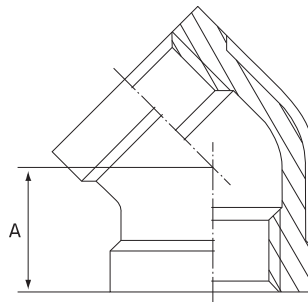

Female Elbow 90°

Stainless Grade 316

Features

- 150lbs Pressure Rating
- BSP threaded ends

Dimensions

Unit: mm (unless stated otherwise)

Size	3.18 1/8"	6.35 1/4"	9.53 3/8"	12.7 1/2"	19.05 3/4"	25.4 1"	31.8 1 1/4"	38.1 1 1/2"	50.8 2"	63.5 2 1/2"	76.2 3"	101.6 4"
A	24.3	27.5	32.5	37.3	43.5	52.5	64	70	92.5	110	125.5	157.5
B	17	19	22	24	27.5	33	40	43	52	65	78	93
Code	SE03	SE06	SE09	SE12	SE20	SE25	SE30	SE40	SE50	SE65	SE75	SE100

Female Elbow 45°

Stainless Grade 316

Features

- 150lbs Pressure Rating
- BSP threaded ends

Dimensions

Unit: mm (unless stated otherwise)

Size	3.18 1/8"	6.35 1/4"	9.53 3/8"	12.7 1/2"	19.05 3/4"	25.4 1"	31.8 1 1/4"	38.1 1 1/2"	50.8 2"	63.5 2 1/2"	76.2 3"	101.6 4"
A	17	18	20	22	25	28	32	35	42	48	52	62
Code	SE4503	SE4506	SE4509	SE4512	SE4520	SE4525	SE4530	SE4540	SE4550	SE4565	SE4575	SE45100