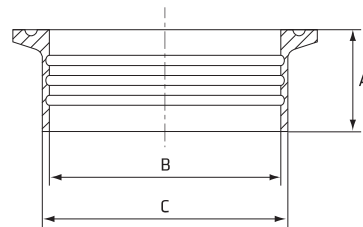

Tri Clover Expansion Ferrule - Short

Stainless Grade 316

Features

- Slip on connection to suit Outside Diameter tube sizes

Dimensions

Unit: mm (unless stated otherwise)

Size	25.4 1"	31.8 1 1/4"	38.1 1 1/2"	50.8 2"	63.5 2 1/2"	76.2 3"	101.6 4"
A	12.7	12.7	12.7	12.7	12.7	12.7	15.8
B	25.5	31.9	38.2	38.2	63.6	76.3	101.7
C	29.5	36.5	42.6	42.6	68.8	81.9	108.1
Code	TRIEXP625S	TRIEXP630S	TRIEXP640S	TRIEXP650S	TRIEXP665S	TRIEXP675S	TRIEXP6100S

Tri Clover Expansion Ferrule - Long

Stainless Grade 316

Features

- Slip on connection to suit Outside Diameter tube sizes

Dimensions

Unit: mm (unless stated otherwise)

Size	19.05 3/4"	25.4 1"	31.8 1 1/4"	38.1 1 1/2"	50.8 2"	63.5 2 1/2"	76.2 3"	101.6 4"
A	19.1	19.1	21.6	28.6	33.3	34.9	36.5	38.1
B	19.2	25.5	31.9	38.2	50.9	63.6	76.3	101.7
C	23.2	29.5	36.5	42.6	55.7	68.8	81.9	108.1
Code	TRIEXP620L	TRIEXP625L	TRIEXP630L	TRIEXP640L	TRIEXP650L	TRIEXP665L	TRIEXP675L	TRIEXP6100L