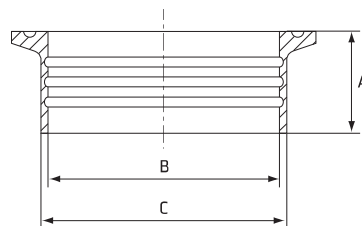

Tri Clover Expansion Ferrule - Short

Stainless Grade 316

Features

- Slip on connection to suit Outside Diameter tube sizes

Dimensions

Unit: mm (unless stated otherwise)

Size	25.4 1"	31.8 1 1/4"	38.1 1 1/2"	50.8 2"	63.5 2 1/2"	76.2 3"	101.6 4"
A	12.7	12.7	12.7	12.7	12.7	12.7	15.8
B	25.5	31.9	38.2	38.2	63.6	76.3	101.7
C	29.5	36.5	42.6	42.6	68.8	81.9	108.1
Code	TRIEXP625S	TRIEXP630S	TRIEXP640S	TRIEXP650S	TRIEXP665S	TRIEXP675S	TRIEXP6100S

Tri Clover Expansion Ferrule - Long

Stainless Grade 316

Features

- Slip on connection to suit Outside Diameter tube sizes

Dimensions

Unit: mm (unless stated otherwise)

Size	19.05 3/4"	25.4 1"	31.8 1 1/4"	38.1 1 1/2"	50.8 2"	63.5 2 1/2"	76.2 3"	101.6 4"
A	19.1	19.1	21.6	28.6	33.3	34.9	36.5	38.1
B	19.2	25.5	31.9	38.2	50.9	63.6	76.3	101.7
C	23.2	29.5	36.5	42.6	55.7	68.8	81.9	108.1
Code	TRIEXP620L	TRIEXP625L	TRIEXP630L	TRIEXP640L	TRIEXP650L	TRIEXP665L	TRIEXP675L	TRIEXP6100L