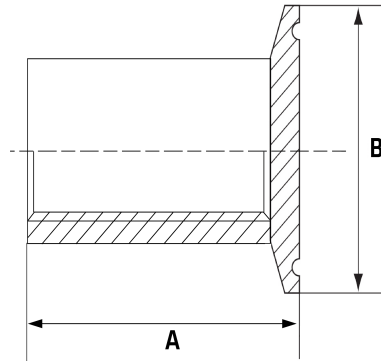

# Tri Clover Union Blank with 15NB BSP Socket

## Features

- Tri Clover Union Blank Cap with centred 15NB Female BSP Socket.
- Commonly known as a 'Water Pusher'
- Threaded halfway through socket

## Dimensions

Unit: mm (unless stated otherwise)

Size	1"-1 1/2" 25.4-38.1	2" 50.8	2 1/2" 63.5	3" 76.2	4" 101.6
<b>A</b>	36	36	36	37	38
<b>B</b>	50.5	64	77.5	91	119
<b>Code</b>	TRIUBSS2540-15	TRIUBSS50-15	TRIUBSS65-15	TRIUBSS75-15	TRIUBSS100-15