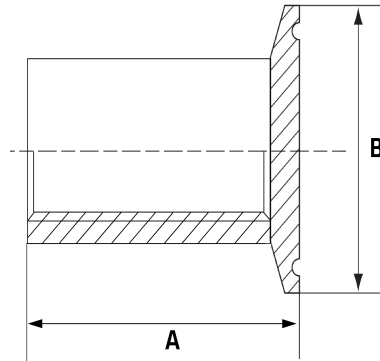

# Tri Clover Union Blank with 20NB BSP Socket

## Features

- Tri Clover Union Blank Cap with centred 20NB Female BSP Socket
- Commonly known as a 'Water Pusher'
- Threaded halfway through socket

## Dimensions

Unit: mm (unless stated otherwise)

Size	1"-1 1/2" 25.4-38.1	2" 50.8	2 1/2" 63.5	3" 76.2	4" 101.6
<b>A</b>	35	37	37	37	39
<b>B</b>	50.5	64	77.5	91	119
<b>Code</b>	TRIUBSS2540-20	TRIUBSS50-20	TRIUBSS65-20	TRIUBSS75-20	TRIUBSS100-20