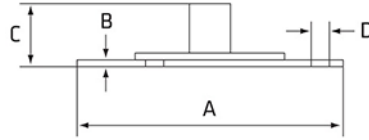

Round Wall Plate

Features

- 3x securing points

Dimensions

Size	Plain	Bossed (M10)
A	64.5	64.5
B	2	2
C	0	23
D	5	5
Code	SWPR	SWPR10

Unit: mm (unless stated otherwise)