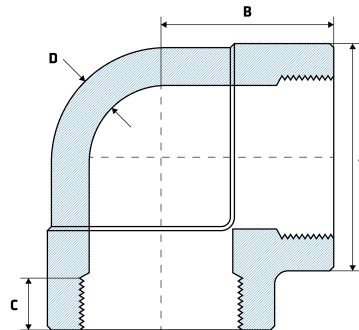

## 3000LB BSP Elbow 90°

### Features

- 3000LB rated
- ASME B16.11, ASTM A182
- Any measurements that include a \*, are indications that the measurement is a 'minimum measurement' as per their Manufacturing Standard.

### Dimensions

Unit: mm (unless stated otherwise)

Size	1/2" 15NB	3/4" 20NB	1" 25NB	1 1/4" 32NB	1 1/2" 40NB	2" 50NB
<b>A</b>	38	46	56	62	75	84
<b>B</b>	33	38	44	51	60	64
<b>C</b>	13.6*	13.9*	17.3*	18*	18.4*	19.2*
<b>D</b>	4.09*	4.32*	4.98*	5.28*	5.56*	7.14*
<b>Code</b>	SE3LB15	SE3LB20	SE3LB25	SE3LB32	SE3LB40	SE3LB50