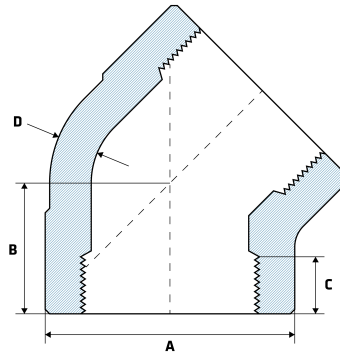

3000LB BSP Elbow 45°

Features

- 3000LB Rated
- ASME B16.11, ASTM A182
- Any measurements that include a *, are indications that the measurement is a 'minimum measurement' as per their Manufacturing Standard.

Dimensions

Unit: mm (unless stated otherwise)

Size	1/2" 15NB	3/4" 20NB	1" 25NB	1 1/4" 32NB	1 1/2" 40NB	2" 50NB
A	38	46	56	62	75	84
B	25	28	33	35	43	44
C	13.6*	13.9*	17.3*	18*	18.4*	19.2*
D	4.09*	4.32*	4.98*	5.28*	5.56*	7.14*
Code	SE3LB1545	SE3LB2045	SE3LB2545	SE3LB3245	SE3LB4045	SE3LB5045