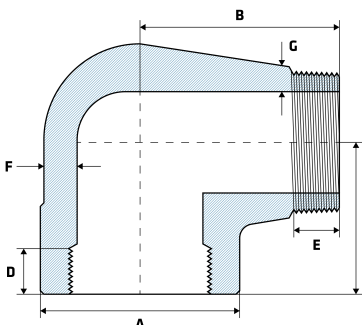

3000LB BSP Male-Female Elbow 90°

Features

- 3000LB Rated
- ASME B16.11, ASTM A182
- Any measurements that include a *, are indications that the measurement is a 'minimum measurement' as per their Manufacturing Standard.

Dimensions

Unit: mm (unless stated otherwise)

Size	1/2" 15NB	3/4" 20NB	1" 25NB	1 1/4" 32NB	1 1/2" 40NB	2" 50NB
A	38	44	51	62	70	84
B	41	48	57	66	71	84
C	28	35	44	51	54	64
D	13.6*	13.9*	17.3*	18*	18.4*	19.2*
E	14*	16*	19*	21*	21*	22*
F	4.09*	4.32*	4.98*	5.28*	5.56*	7.14*
G	4.16*	4.88*	5.56*	5.56*	6.25*	7.64*
Code	SSE3LB15	SSE3LB20	SSE3LB25	SSE3LB32	SSE3LB40	SSE3LB50