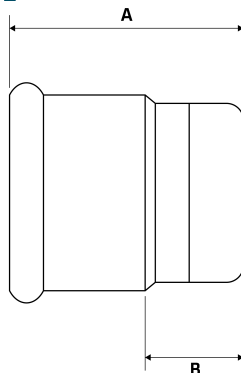

RapidPress End Cap - Gas

Features

- NBR Seals from 15 to 54, HNBR Seals from 76.1 to 108
- Temperature rating: -20°C, 70°C
- Maximum operating pressure: 5 Bar (72psi)

Dimensions

Unit: mm (unless stated otherwise)

Size	15	22	28	35	42	54
A	26	26	29	52	56	62
B	5	5	5	26	26	27
Code	RPEC15G	RPEC22G	RPEC28G	RPEC35G	RPEC42G	RPEC54G