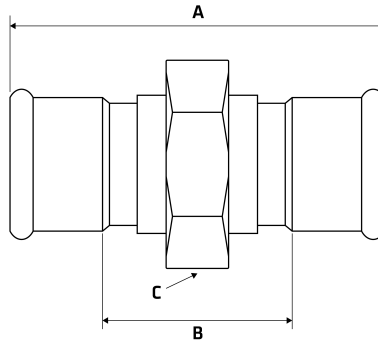

RapidPress Union

Features

- EPDM Seals
- Temperature rating: -20°C, 120°C
- Maximum operating pressure: 16 Bar (232psi)
- RapidPress Extreme options available

Dimensions

Unit: mm (unless stated otherwise)

Size	15	22	28	35	42	54
A	96	100	117	127	140	152
B	46	58	71	75	80	82
C	34	39	58	67	77	90
Code	RPU15	RPU22	RPU28	RPU35	RPU42	RPU54