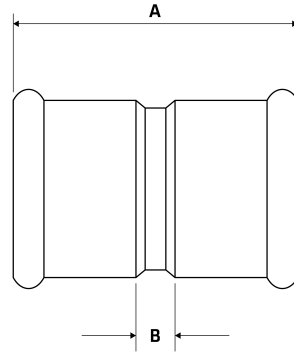

## Features

- NBR Seals from 15 to 54, HNBR Seals from 76.1 to 108
- Temperature rating: -20°C, 70°C
- Maximum operating pressure: 5 Bar (72psi)

## Dimensions

Unit: mm (unless stated otherwise)

Size	15	22	28	35	42	54
<b>A</b>	49	53	56	63	72	83
<b>B</b>	9	11	10	10	12	13
<b>Code</b>	RPC15G	RPC22G	RPC28G	RPC35G	RPC42G	RPC54G