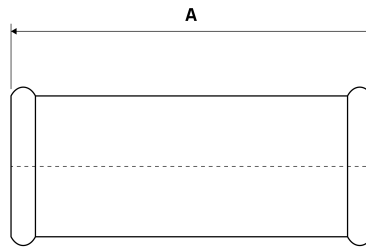

RapidPress Slip Coupler

Features

- EPDM Seals
- Temperature rating: -20°C, 120°C
- Maximum operating pressure: 16 Bar (232psi)
- Gas Rated and RapidPress Extreme options available

Dimensions

Unit: mm (unless stated otherwise)

Size	15	22	28	35	42	54	76.1
A	81	84.5	92	102.5	117.5	139	230
Code	RPSC15	RPSC22	RPSC28	RPSC35	RPSC42	RPSC54	RPSC76
Size	88.9	108					
A	260	310					
Code	RPSC88	RPSC108					