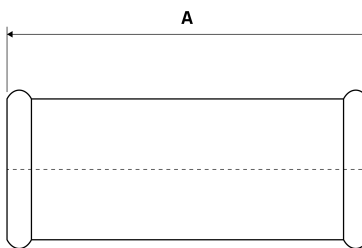

RapidPress Slip Coupler - Gas

Features

- NBR Seals from 15 to 54, HNBR Seals from 76.1 to 108
- Temperature rating: -20°C, 70°C
- Maximum operating pressure: 5 Bar (72psi)

Dimensions

Unit: mm (unless stated otherwise)

Size	15	22	28	35	42	54
A	81	84.5	92	102.5	117.5	139
Code	RPSC15G	RPSC22G	RPSC28G	RPSC35G	RPSC42G	RPSC54G