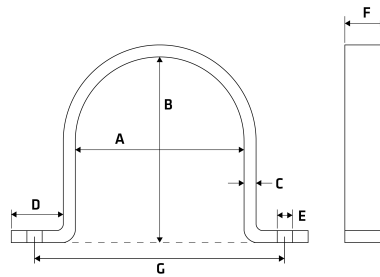

## Features

- To suit Outside Diameter Pipe
- Stainless Fasteners Not Included

## Dimensions

Unit: mm (unless stated otherwise)

Size	1/2" 15NB	3/4" 20NB	1" 25NB	1 1/4" 32NB	1 1/2" 40NB	2" 50NB	2 1/2" 65NB
<b>A</b>	21.3	26.9	33.4	42.4	48.3	60.3	73
<b>B</b>	17.8	22.9	29.7	38.4	44.3	56.3	67.3
<b>C</b>	2	3	3	3	3	3	3
<b>D</b>	20	20	20	20	20	20	20
<b>E</b>	7	9	9	9	9	9	9
<b>F</b>	25	25	25	25	25	25	25
<b>G</b>	43.3	54.9	61.7	70.4	46.3	88.3	102.8
<b>Code</b>	SPUS15	SPUS20	SPUS25	SPUS32	SPUS40	SPUS50	SPUS65

Size	3" 80NB	4" 100NB	5" 125NB	6" 150NB	8" 200NB	10" 250NB	12" 300NB
<b>A</b>	88.9	114.3	139.7	168.3	219.1	273	323.9
<b>B</b>	83.9	108.3	133.7	162.3	209.1	263	313.9
<b>C</b>	3	3	5	5	5	5	5
<b>D</b>	20	20	25	25	25	25	25
<b>E</b>	9	9	11	11	11	11	11
<b>F</b>	25	25	30	40	40	40	40
<b>G</b>	116.9	136	174.7	203.3	254.1	308	358.9
<b>Code</b>	SPUS80	SPUS100	SPUS125	SPUS150	SPUS200	SPUS250	SPUS300