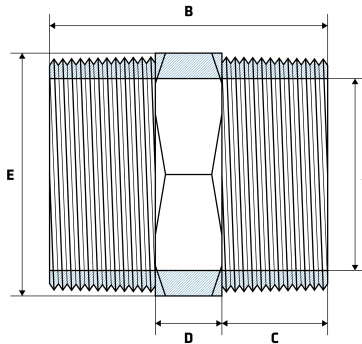

3000LB BSP Hex Nipple

Features

- 3000LB Rated
- BS 3799, ASTM A182
- Any measurements that include a *, are indications that the measurement is a 'minimum measurement' as per their Manufacturing Standard.

Dimensions

Unit: mm (unless stated otherwise)

Size	1/2" 15NB	3/4" 20NB	1" 25NB	1 1/4" 32NB	1 1/2" 40NB	2" 50NB
A	14	19	24	29.5	38	49
B	48*	52*	60*	67	68*	71*
C	20*	21*	25*	25.5	26*	27*
D	8*	10*	10*	16	16*	17*
E	22*	27*	35*	45.7	50*	62*
Code	SHN3LB15	SHN3LB20	SHN3LB25	SHN3LB32	SHN3LB40	SHN3LB50