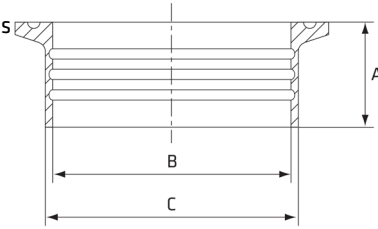

Tri Clover Short Expansion Ferrule

Features

- Slip-on connection to suit Outside Diameter tube sizes
- No need for purge welding, saves time

Dimensions

Unit: mm (unless stated otherwise)

Size	1" 25.4	1 1/4" 31.8	1 1/2" 38.1	2" 50.8	2 1/2" 63.5	3" 76.2	4" 101.6
A	12.7	12.7	12.7	12.7	12.7	12.7	15.8
B	25.5	31.9	38.2	50.9	63.6	76.3	101.7
C	29.5	36.5	42.6	55.7	68.8	81.9	108.1
Code	TRIEXP25S	TRIEXP30S	TRIEXP40S	TRIEXP50S	TRIEXP65S	TRIEXP75S	TRIEXP100S