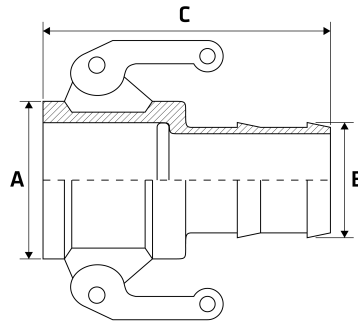

Camlock Type 'C'

Features

- Female coupler to hoesetail
- Stainless steel handles
- No R Clips included
- EPDM Seal Included

Dimensions

Unit: mm (unless stated otherwise)

Size	1/2" 15NB	3/4" 20NB	1" 25NB	1 1/4" 32NB	1 1/2" 40NB	2" 50NB	2 1/2" 65NB
A	32.5	41	45.5	56	63	73.6	87
B	14	19.8	27.3	33.5	40	53	66
C	69	90	93	103.5	109	128.9	131
Code	SCLC15	SCLC20	SCLC25	SCLC32	SCLC40	SCLC50	SCLC65

Size	3" 80NB	4" 100NB	6" 150NB
A	104	134	195.2
B	79	104	154
C	150.5	169	204
Code	SCLC80	SCLC100	SCLC150