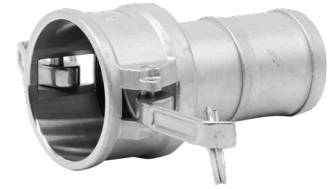

Camlock Type 'C'

Features

- Female coupler to hoesetail
- Stainless steel handles
- No R Clips included
- EPDM Seal Included

Dimensions

Unit: mm (unless stated otherwise)

Size	1/2" 15NB	3/4" 20NB	1" 25NB	1 1/4" 32NB	1 1/2" 40NB	2" 50NB	2 1/2" 65NB
A	32.5	41	45.5	56	63	73.6	87
B	14	19.8	27.3	33.5	40	53	66
C	69	90	93	103.5	109	128.9	131
Code	SCLC15	SCLC20	SCLC25	SCLC32	SCLC40	SCLC50	SCLC65

Size	3" 80NB	4" 100NB	6" 150NB
A	104	134	195.2
B	79	104	154
C	150.5	169	204
Code	SCLC80	SCLC100	SCLC150