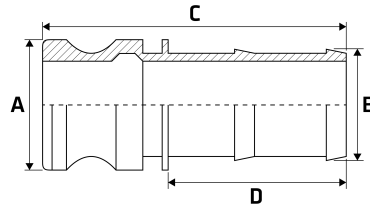

Camlock Type 'E'

Features

- Male coupler to hosetail

Dimensions

Unit: mm (unless stated otherwise)

Size	1/2" 15NB	3/4" 20NB	1" 25NB	1 1/4" 32NB	1 1/2" 40NB	2" 50NB	2 1/2" 65NB
A	23.8	32	36.7	45.5	53.4	63	75.8
B	14	20.2	26.8	33.2	40.5	52.6	66
C	73	86.5	97	111.8	113	143	148
D	40.5	50.5	58	60.6	61	82.6	78
Code	SCLE15	SCLE20	SCLE25	SCLE32	SCLE40	SCLE50	SCLE65

Size	3" 80NB	4" 100NB	6" 150NB
A	91.5	119.5	176
B	78.5	103	153
C	159	179.5	203
D	96.6	106.5	136.2
Code	SCLE80	SCLE100	SCLE150