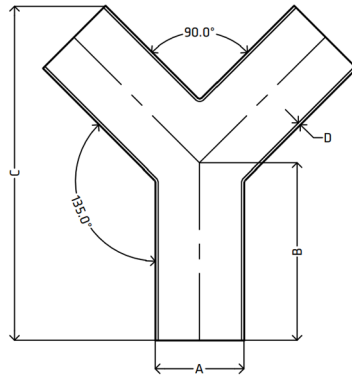

Tube Equal 'Y' Tee

Features

- 320 Grit Finish

Dimensions

Unit: mm (unless stated otherwise)

Size	1" 25.4	1 1/4" 31.8	1 1/2" 38.1	2" 50.8	2 1/2" 63.5	3" 76.2	4" 101.6
A	25.4	31.8	38.1	50.8	63.5	76.2	101.6
B	76.2	76.2	76.2	101.6	127.0	152.4	203.2
C	139.1	141.33	143.6	191.4	239.3	287.1	382.8
D	1.6	1.6	1.6	1.6	1.6	1.6	1.6
Thickness	1.6	1.6	1.6	1.6	1.6	1.6	1.6
Code	STEY25	STEY30	STEY40	STEY50	STEY65	STEY75	STEY100