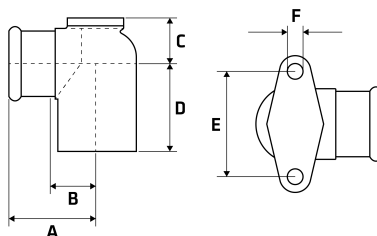

## Features

- EPDM Seal
- Temperature rating: -20°C, 120°C
- Maximum operating pressure: 16 Bar (232psi)
- RapidPress Extreme options available

Unit: mm (unless stated otherwise)

## Dimensions

Size	15x15NB	22x20NB
<b>A</b>	34	38
<b>B</b>	14.5	18
<b>C</b>	13	17
<b>D</b>	30	34
<b>E</b>	34	40
<b>F</b>	5	6
<b>Code</b>	RPWB15	RPWB22