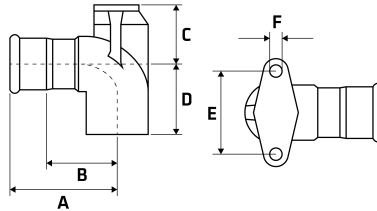

# RapidPress Female BSP Extended Wing Back

## Features

- EPDM Seal
- Female BSP End
- Temperature rating: -20°C, 120°C
- Maximum operating pressure: 16 Bar (232psi)
- RapidPress Extreme options available

Unit: mm (unless stated otherwise)

## Dimensions

Size	15.0x15NB	22.0x20NB
<b>A</b>	50.0	55.0
<b>B</b>	30.0	34.0
<b>C</b>	35.0	31.0
<b>D</b>	30.0	34.0
<b>E</b>	34.0	40.0
<b>F</b>	5.0	6.0
<b>Code</b>	RPEWB15	RPEWB22