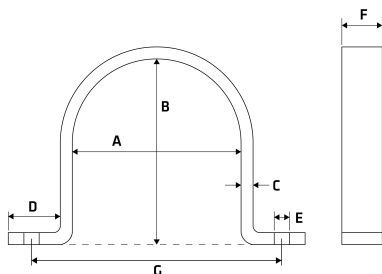

Pipe 'U' Saddle - Heavy Duty

Features

- To suit Outside Diameter pipe
- Stainless Fasteners Not Included

Dimensions

Unit: mm (unless stated otherwise)

Size	2" 50NB	3" 80NB	4" 100NB
A	60.3	88.9	114.3
B	56.3	83.9	108.3
C	5	5	5
D	25	25	25
E	9	9	9
F	25	25	25
G	102.3	130.9	150
Code	SPUS50HD	SPUS80HD	SPUS100HD