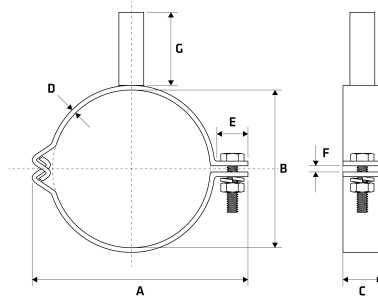

Stubbed Pipe Clamp

Features

- 16mm Round Bar Stub
- Stands 50mm from Pipe (Stub 47mm long)
- To suit Nominal Bore pipe
- Includes stainless fasteners (Metric)

Dimensions

Unit: mm (unless stated otherwise)

Size	3/4" 20NB	1" 25NB	1 1/4" 32NB	1 1/2" 40NB	2" 50NB	2 1/2" 65NB	3" 80NB
A	59.3	66.3	77	83.2	95.5	108.3	124.2
B	26.67	33.4	42.16	48.26	60.33	73.03	88.9
C	25	25	25	25	25	25	25
D	3	3	3	3	3	3	3
E	20	20	20	20	20	20	20
F	4	4	4	4	4	4	4
G	47	47	47	47	47	47	47
Code	SSPC20	SSPC25	SSPC32	SSPC40	SSPC50	SSPC65	SSPC80

Size	4" 100NB
A	149.7
B	114.3
C	25
D	3
E	20
F	4
G	47
Code	SSPC100