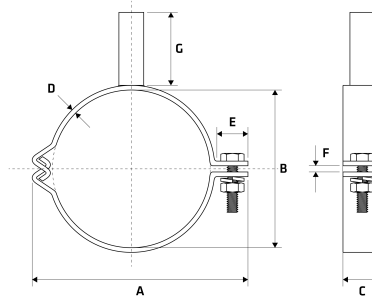

Stubbed Tube Clamp

Features

- 16mm Round Bar Stub
- Stands 50mm from tube (Stub 47mm long)
- To suit Outside Diameter tube
- Includes stainless fasteners (Metric)

Dimensions

Unit: mm (unless stated otherwise)

Size	1" 25.4	1 1/4" 31.8	1 1/2" 38.1	2" 50.8	2 1/2" 63.5	3" 76.2	4" 101.6
A	58	TBC	72.9	85.8	98.7	114.5	137
B	25.4	31.8	38.1	50.8	63.5	76.2	101.6
C	25	25	25	25	25	25	25
D	3	3	3	3	3	3	3
E	20	20	20	20	20	20	20
F	4	4	4	4	4	4	4
G	47	47	47	47	47	47	47
Code	SSTC25	SSTC30	SSTC40	SSTC50	SSTC65	SSTC75	SSTC100