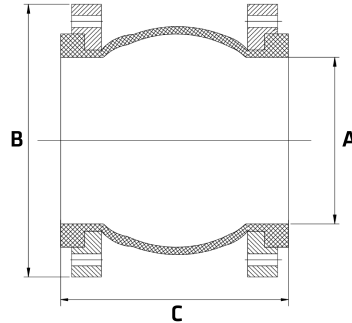

# Stainless Steel Table D/E Expansion Bellow

## Features

- EPDM Expansion Bellow
- Temperature rating from -15°C to 115°C
- Pressure Rating up to 16 Bar (232 psi)
- Stainless Steel Flanges

## Dimensions

Unit: mm (unless stated otherwise)

Size	2 1/2" DN65	3" DN80	5" DN125	6" DN150	2" DN50	4" DN100	8" DN200
<b>A</b>	65	80	125	150	50	100	200
<b>B</b>	165	185	255	280	150	215	335
<b>C</b>	115	135	165	180	105	150	210
<b>Code</b>	SRUB65DE	SRUB80DE	SRUB125DE	SRUB150E	SRUB50DE	SRUB100E	SRUB200E

Size	10" DN250	12" DN300	14" DN350	16" DN400
<b>A</b>	250	300	350	400
<b>B</b>	405	455	525	580
<b>C</b>	230	245	255	255
<b>Code</b>	SRUB250E	SRUB300E	SRUB350E	SRUB400E