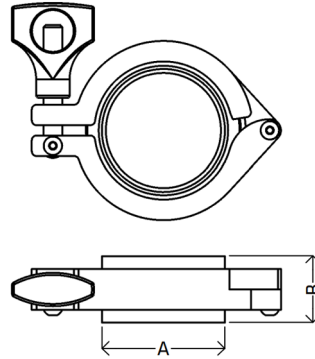

Tri Clover Union with Short Ferrule

Features

- Complete Set including Clamp, 2x Ferrules, and Seal (EPDM)
- Clamp is Grade 304
- Other material grade Seals available as separate parts
- Butt welds to OD tube

Dimensions

Unit: mm (unless stated otherwise)

| Size | 3/4" | 1" | 1 1/4" | 1 1/2" | 2" | 2 1/2" | 3" |
|-------------|---------------|---------------|---------------|---------------|---------------|---------------|---------------|
| | 19.05 | 25.4 | 31.8 | 38.1 | 50.8 | 63.5 | 76.2 |
| A | 19.05 | 25.4 | 31.8 | 38.1 | 50.8 | 63.5 | 76.2 |
| B | 27.5 | 27.5 | 27.5 | 27.5 | 27.5 | 27.5 | 27.5 |
| Code | TRISSETFER20S | TRISSETFER25S | TRISSETFER30S | TRISSETFER40S | TRISSETFER50S | TRISSETFER65S | TRISSETFER75S |

| Size | 4" |
|-------------|----------------|
| | 101.6 |
| A | 101.6 |
| B | 33.7 |
| Code | TRISSETFER100S |