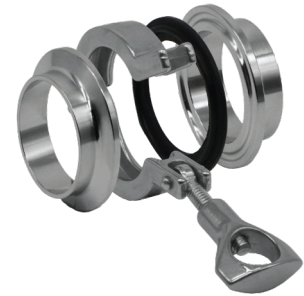

Tri Clover Union with Short Ferrule

Features

- Complete Set including Clamp, 2x Ferrules, and Seal (EPDM)
- Clamp is Grade 304
- Other material grade Seals available as separate parts
- Butt welds to OD tube

Dimensions

Unit: mm (unless stated otherwise)

| Size | 3/4" | 1" | 1 1/4" | 1 1/2" | 2" | 2 1/2" | 3" |
|-------------|---------------|---------------|---------------|---------------|---------------|---------------|---------------|
| | 19.05 | 25.4 | 31.8 | 38.1 | 50.8 | 63.5 | 76.2 |
| A | 19.05 | 25.4 | 31.8 | 38.1 | 50.8 | 63.5 | 76.2 |
| B | 27.5 | 27.5 | 27.5 | 27.5 | 27.5 | 27.5 | 27.5 |
| Code | TRISSETFER20S | TRISSETFER25S | TRISSETFER30S | TRISSETFER40S | TRISSETFER50S | TRISSETFER65S | TRISSETFER75S |

| Size | 4" |
|-------------|----------------|
| | 101.6 |
| A | 101.6 |
| B | 33.7 |
| Code | TRISSETFER100S |