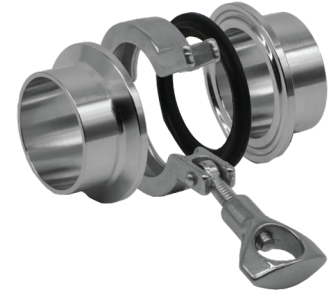

# Tri Clover Union with Medium Ferrule

## Features

- Complete Set including Clamp, 2x Ferrules, and Seal (EPDM)
- Clamp is Grade 304
- Other material grade Seals available as separate parts
- Butt welds to OD tube